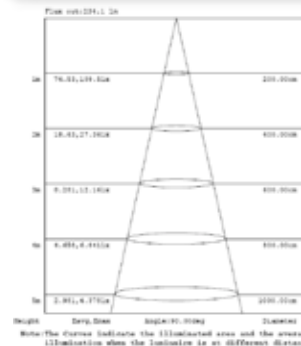

Distance vs Illumination