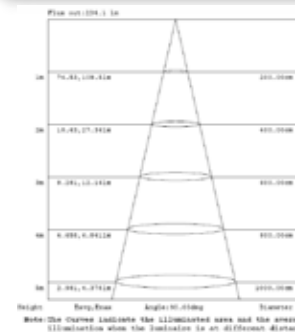

Distance vs Illumination