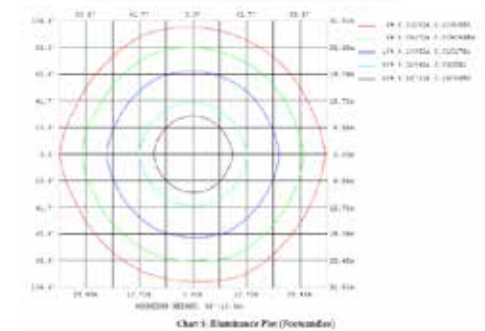

Isolux Diagram

Not all product variations listed on this page may be DLC qualified. Visit www.designlights.org/search to confirm qualification.