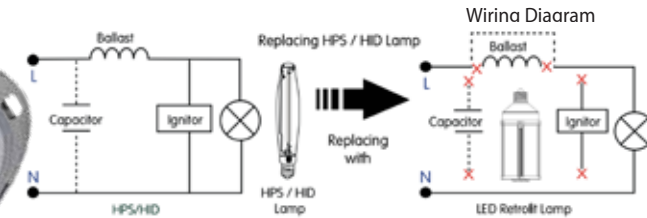

Isolux Diagram

Not all product variations listed on this page may be DLC qualified. Visit www.designlights.org/search to confirm qualification.