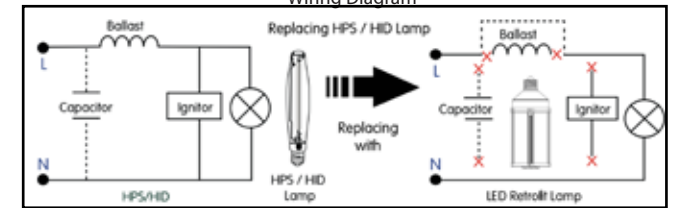

Wiring Diagram