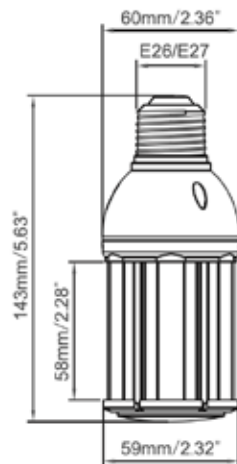

Que-2-TXT™
Questions?
scan to text us fast

HID EQUAL LED LAMPS

COMPACT GEN 2

specifications

Consumption	Voltage	CRI	Lens	Heat Sink	L70 Hours	Surge Protection	Ambient Temp (F)	Power Factor	UL Listing	THC	Beam Angle	Enclosed Fixture Rated
10 W	100 - 277 V ⚡	> 80	clear polycarbonate	aluminum	50,000	1.5 KV built-in	-40° - 122°	> 0.9	damp location	< 20%	omni-directional	yes

Dimensions	Warranty	Gross Weight	Case QTY
5.63" (L) x 2.32" (D)	1 Year	0.55 lbs	48 pcs

Features

- 100% potted drivers- protects electronics against moisture and vibration
- 50,000 hour LED lifespan based on IES LM-80 results and TM-21 calculations
- Shatterproof

info@greenignite.com

1-877-560-3779

specifications

Consumption	Voltage	CRI	Lens	Heat Sink	L70 Hours	Surge Protection	Ambient Temp (F)	Power Factor	UL Listing	THC	Beam Angle	Enclosed Fixture Rated
10 W	100 - 277 V ⚡	> 80	clear polycarbonate	aluminum	50,000	1.5 KV built-in	-40° - 122°	> 0.9	damp location	< 20%	omni-directional	yes

Dimensions	Warranty	Gross Weight	Case QTY
6.5" (L) x 2.35" (D)	6 years	0.55 lbs	48 pcs

Wiring Diagram

Features

- ▶ 6 year warranty
- ▶ 50,000 hour LED lifespan based on IES LM-80 results and TM-21 calculations
- ▶ Shatterproof