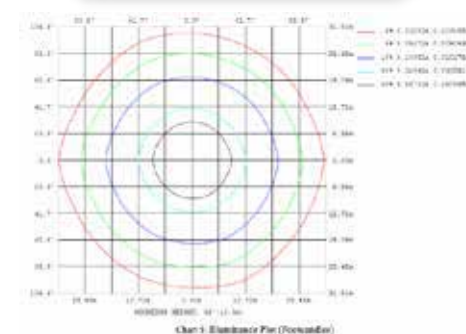

Isolux Diagram

Not all product variations listed on this page may be DLC qualified. Visit www.designlights.org/search to confirm qualification.