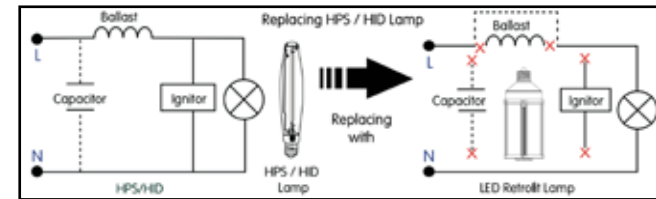

other

Dimensions	Warranty	Gross Weight	Case QTY
6.5" (L) x 2.35" (D)	1 year	0.77 lbs	24 pcs

Wiring Diagram