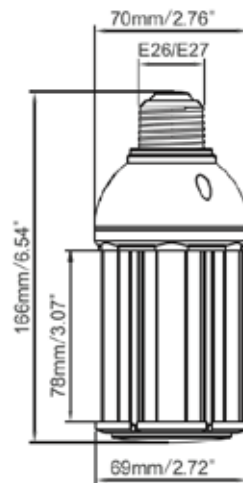

Que-2-TXT™
Questions?
scan to text us fast

HID EQUAL LED LAMPS

COMPACT GEN 2

specifications

Consumption	Voltage	CRI	Lens	Heat Sink	L70 Hours	Surge Protection	Ambient Temp (F)	Power Factor	UL Listing	THC	Beam Angle	Enclosed Fixture Rated
18 W	100 - 277 V ⚡	> 80	clear polycarbonate	aluminum	50,000	1.5 KV built-in	-40° - 122°	> 0.9	damp location	< 20%	omni-directional	yes

other

Dimensions	Warranty	Gross Weight	Case QTY
6.54" (L) x 2.76" (D)	1 Year	0.77 lbs	24 pcs

Features

- 100% potted drivers- protects electronics against moisture and vibration
- 50,000 hour LED lifespan based on IES LM-80 results and TM-21 calculations
- Shatterproof

info@greenignite.com

1-877-560-3779

specifications

Consumption	Voltage	CRI	Lens	Heat Sink	L70 Hours	Surge Protection	Ambient Temp (F)	Power Factor	UL Listing	THC	Beam Angle	Enclosed Fixture Rated
18 W	100 - 277 V ⚡	> 80	clear polycarbonate	aluminum	50,000	1.5 KV built-in	-40° - 122°	> 0.9	damp location	< 20%	omni-directional	yes