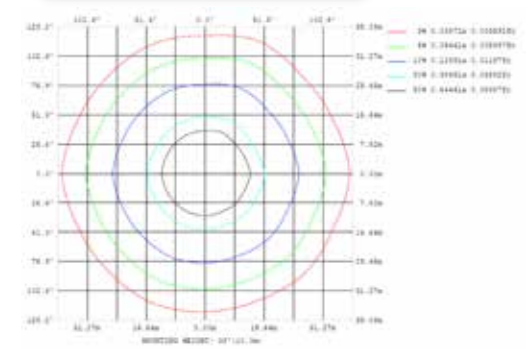

Isolux Diagram

Not all product variations listed on this page may be DLC qualified. Visit www.designlights.org/search to confirm qualification.