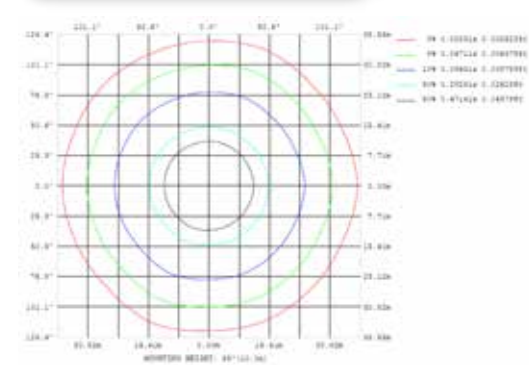

Isolux Diagram

Not all product variations listed on this page may be DLC qualified. Visit www.designlights.org/search to confirm qualification.