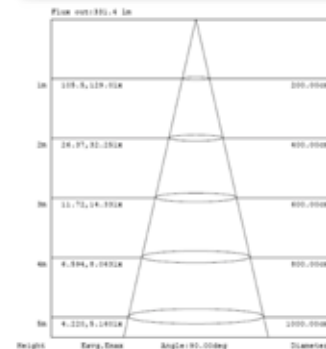

Distance vs Illumination