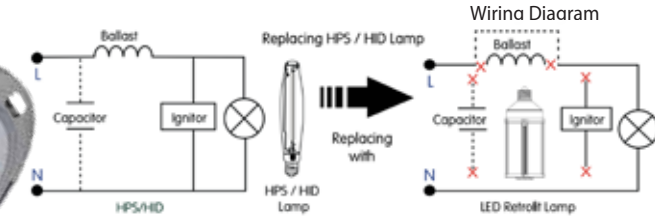

Isolux Diagram

Not all product variations listed on this page may be DLC qualified. Visit www.designlights.org/search to confirm qualification.