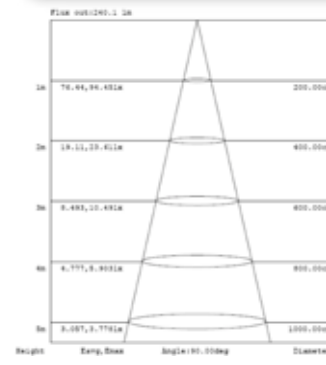

Distance vs Illumination