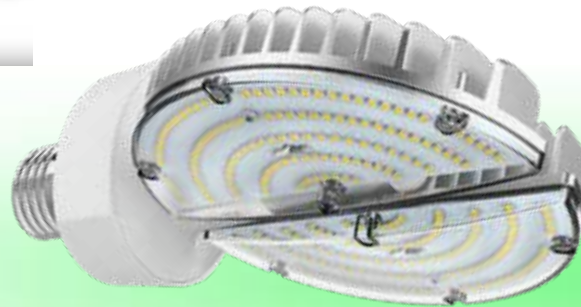

specifications

Consumption	Voltage	CRI	Lens	Heat Sink	L70 hours	Surge Protection	Ambient Temp (F)	Power Factor	UL listing	THC	Beam Angle	Enclosed Fixture Rated
70 W	100 - 277 V ⚡	> 80	clear polycarbonate	aluminum	50,000	4 KV built-in	-22°-113°	> 0.9	damp location	< 20%	omni-directional	yes

Luminous Intensity Diagram

Distance VS Illumination

Not all product variations listed on this page may be DLC qualified. Visit www.designlights.org/search to confirm qualification.

specifications

Consumption	Voltage	CRI	Lens	Heat Sink	L70 hours	Surge Protection	Ambient Temp (F)	Power Factor	UL listing	THC	Beam Angle	Enclosed Fixture Rated
100 W	100 - 277 V ⚡	> 80	clear polycarbonate	aluminum	50,000	4 KV built-in	-22° -113°	> 0.9	damp location	< 20%	omni-directional	yes

add your accessories*

Accessories Part Number	Description
GI-ACC-MBMS	motion sensor
GI-ACC-MBPC	photocell
GI-ACC-MBWF	wifi sensor
GI-ACC-MBDC	dimming connector

*optional

Features

- 50,000 hour LED lifespan based on IES LM-80 results and TM-21 calculations
- Photocell, motion sensor, wifi sensor and dimming accessories available separately
- Foldable wings and rotateable base