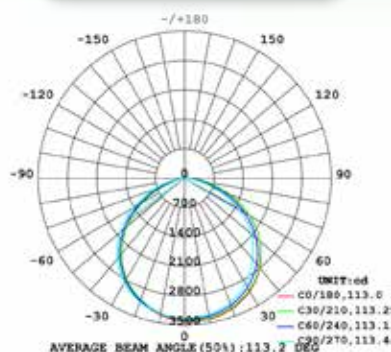

Luminous Intensity Diagram