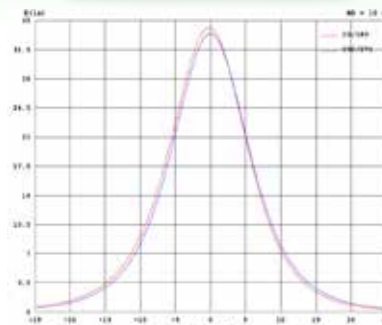

specifications

Consumption	Voltage	CRI	Lens	Heat Sink	L70 hours	Surge Protection	Ambient Temp (F)	Power Factor	UL listing	THC	Beam Angle	Enclosed Fixture Rated
70 W	100 - 277 V ⚡	> 80	clear polycarbonate	aluminum	50,000	4 KV built-in	-22°-113°	> 0.9	damp location	< 20%	omni-directional	yes

select your lamp

Part Number	Color Temp	Base	Lumen Output	Efficacy
GI-MB-C250-UL4	5000K	EX39	10,500	150 lm / W

other

Dimensions	Case QTY	Gross Weight	Warranty
11.57" (L) x 7.01" (W) x 3.35" (D)	8 pcs	2.86 lbs	6 years

Luminous Intensity Diagram

Distance VS Illumination

Not all product variations listed on this page may be DLC qualified. Visit www.designlights.org/search to confirm qualification.

specifications

Consumption	Voltage	CRI	Lens	Heat Sink	L70 hours	Surge Protection	Ambient Temp (F)	Power Factor	UL listing	THC	Beam Angle	Enclosed Fixture Rated
100 W	100 - 277 V ⚡	> 80	clear polycarbonate	aluminum	50,000	4 KV built-in	-22° -113°	> 0.9	damp location	< 20%	omni-directional	yes

select your lamp

Part Number	Color Temp	Base	Lumen Output	Efficacy
GI-MB-C400-UL4	5000K	EX39	15,000	150 lm / W

other

Dimensions	Case QTY	Gross Weight	Warranty
12.36" (L) x 7.01" (W) x 4.61" (D)	4 pcs	3.64 lbs	6 years