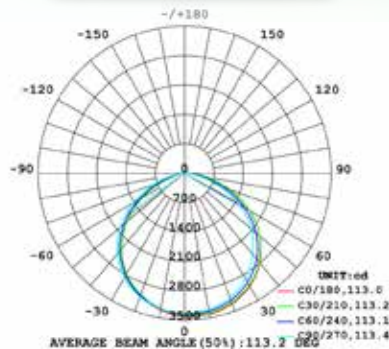

specifications

Consumption	Voltage	CRI	Lens	Heat Sink	L70 hours	Surge Protection	Ambient Temp (F)	Power Factor	UL listing	THC	Beam Angle	Enclosed Fixture Rated
70 W	100 - 277 V ⚡	> 80	clear polycarbonate	aluminum	50,000	4 KV built-in	-22°-113°	> 0.9	damp location	< 20%	omni-directional	yes

select your lamp

Part Number	Color Temp	Base	Lumen Output	Efficacy
GI-MB-C250-UL4	5000K	EX39	10,500	150 lm / W

other

Dimensions	Case QTY	Gross Weight	Warranty
11.57" (L) x 7.01" (W) x 3.35" (D)	8 pcs	2.86 lbs	6 years

Luminous Intensity Diagram

Distance VS Illumination

Not all product variations listed on this page may be DLC qualified. Visit www.designlights.org/search to confirm qualification.

specifications

Consumption	Voltage	CRI	Lens	Heat Sink	L70 hours	Surge Protection	Ambient Temp (F)	Power Factor	UL listing	THC	Beam Angle	Enclosed Fixture Rated
100 W	100 - 277 V ⚡	> 80	clear polycarbonate	aluminum	50,000	4 KV built-in	-22° -113°	> 0.9	damp location	< 20%	omni-directional	yes

select your lamp

Part Number	Color Temp	Base	Lumen Output	Efficacy
GI-MB-C400-UL4	5000K	EX39	15,000	150 lm / W

other

Dimensions	Case QTY	Gross Weight	Warranty
12.36" (L) x 7.01" (W) x 4.61" (D)	4 pcs	3.64 lbs	6 years