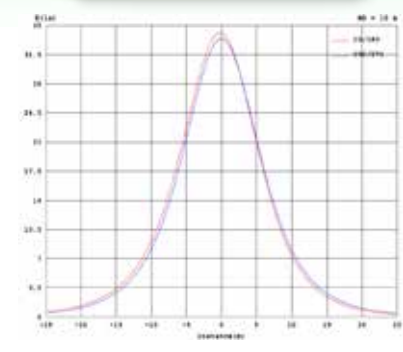

Distance VS Illumination

Not all product variations listed on this page may be DLC qualified. Visit www.designlights.org/search to confirm qualification.