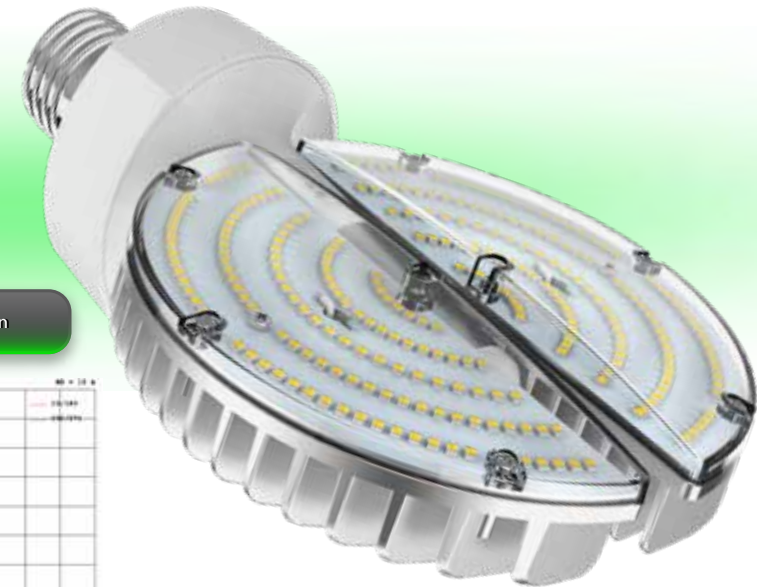

specifications

Consumption	Voltage	CRI	Lens	Heat Sink	L70 hours	Surge Protection	Ambient Temp (F)	Power Factor	UL listing	THC	Beam Angle	Enclosed Fixture Rated
70 W	100 - 277 V ⚡	> 80	clear polycarbonate	aluminum	50,000	4 KV built-in	-22°-113°	> 0.9	damp location	< 20%	omni-directional	yes

select your lamp

Part Number	Color Temp	Base	Lumen Output	Efficacy
GI-MB-C250-UL4	5000K	EX39	10,500	150 lm / W

other

Dimensions	Case QTY	Gross Weight	Warranty
11.57" (L) x 7.01" (W) x 3.35" (D)	8 pcs	2.86 lbs	6 years

add your accessories*

Accessories Part Number	Description
GI-ACC-MBMS	motion sensor
GI-ACC-MBPC	photocell
GI-ACC-MBWF	wifi sensor
GI-ACC-MBDC	dimming connector

*optional

Features

- 50,000 hour LED lifespan based on IES LM-80 results and TM-21 calculations
- Photocell, motion sensor, wifi sensor and dimming accessories available separately
- Foldable wings and rotateable base

Luminous Intensity Diagram

Distance VS Illumination

Not all product variations listed on this page may be DLC qualified. Visit www.designlights.org/search to confirm qualification.

specifications

Consumption	Voltage	CRI	Lens	Heat Sink	L70 hours	Surge Protection	Ambient Temp (F)	Power Factor	UL listing	THC	Beam Angle	Enclosed Fixture Rated
100 W	100 - 277 V ⚡	> 80	clear polycarbonate	aluminum	50,000	4 KV built-in	-22° -113°	> 0.9	damp location	< 20%	omni-directional	yes