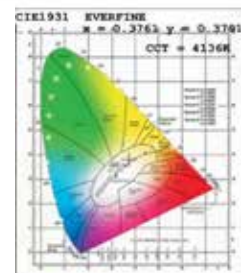

Chromaticity Diagram

Not all product variations listed on this page may be DLC qualified. Visit www.designlights.org/search to confirm qualification.