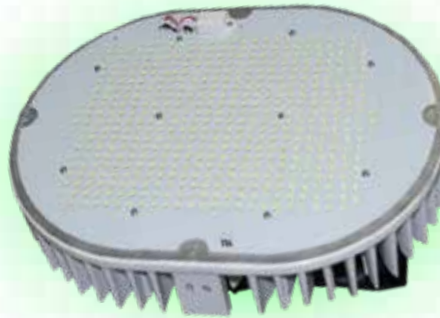

Que-2-TXT™
Questions?
scan to text us fast

HID EQUAL LED RETROFIT KITS

REPLACES 1,000W HID

1,000W

HID equal

specifications

CRI	Material	L70 hours	Surge Protection	Ambient Temp (F)	Power Factor	IP rating	Dimmable	THC	Beam Angle	Enclosed Fixture Rated
> 70	aluminum	50,000	6 KV built-in	-40° - 122°	> 0.9	IP 44	1 - 10%	6.21%	114°	yes

select your lamp

Part Number	Color Temp	Voltage	Lumen Output	Efficacy	Consumption
GI-RKD-D1000-DLC	4000K	100 - 277 V	40,000	125 lm / W	320W
GI-RKD-C1000-DLC	5000K	100 - 277 V	40,000	125 lm / W	320W
GI-RKD-C1000-480DLC	5000K	348 - 480 V	37,500	136 lm / W	300W

other

Fixture Dimensions	Driver Dimensions	Warranty	Gross Weight	Case QTY
12.59" (L) x 9.33" (H)	8 7/8" (L) x 1 3/4" (H) x 3 5/8" (W)	6 years	11 lbs	1 pcs

Features

- ▶ External Driver
- ▶ 50,000 hour LED lifespan based on IES LM-80 results and TM-21 calculations
- ▶ Allows for reflector to be removed to create more space for installation
- ▶ Adjustable bracket included