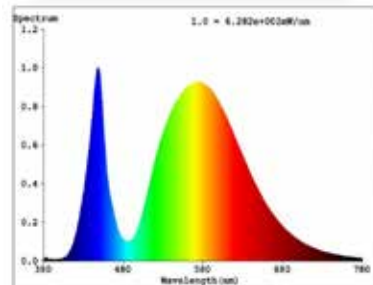

Spectral Power Distribution