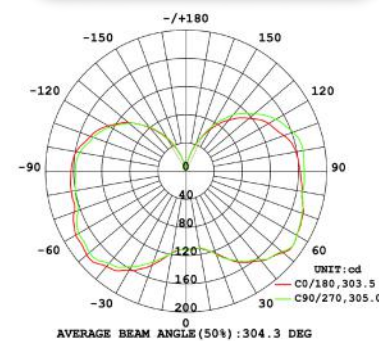

Luminous Intensity Distribution

Wiring Diagram

Not all product variations listed on this page may be DLC qualified. Visit www.designlights.org/search to confirm qualification.