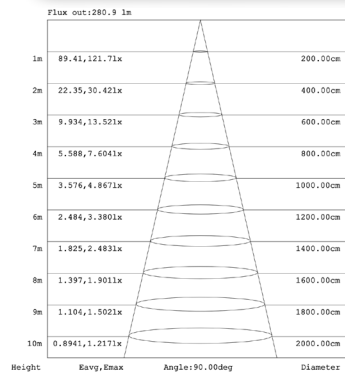

Distance vs Illumination