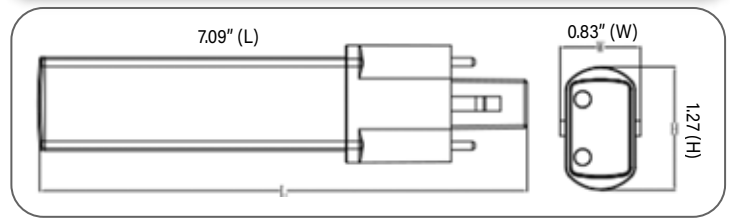

fluorescent equal

GX23 | COLOR TEMP SELECTABLE

specifications

Consumption	Voltage	CRI	Base	Lens	Dimmable	L70 hours	Ambient Temp (F)	Power Factor	UL listing	THD	Beam Angle	Enclosed Fixture Rated
6W	120-277 V	83	GX23	polycarbonate frosted	no	30,000	-22°- 95°	>0.9	IP20	<20%	120°	yes

select your lamp

Part Number	Color Temp	Lumen Output	Efficacy
GI-PLO2-3CCT13-GX23	27K 30K 35K SELECTABLE	650	108 lm / w

other

Dimensions	Warranty
1.48" x 0.83" x 7.09"	6 years

Dimensional Diagram

Wiring Diagram