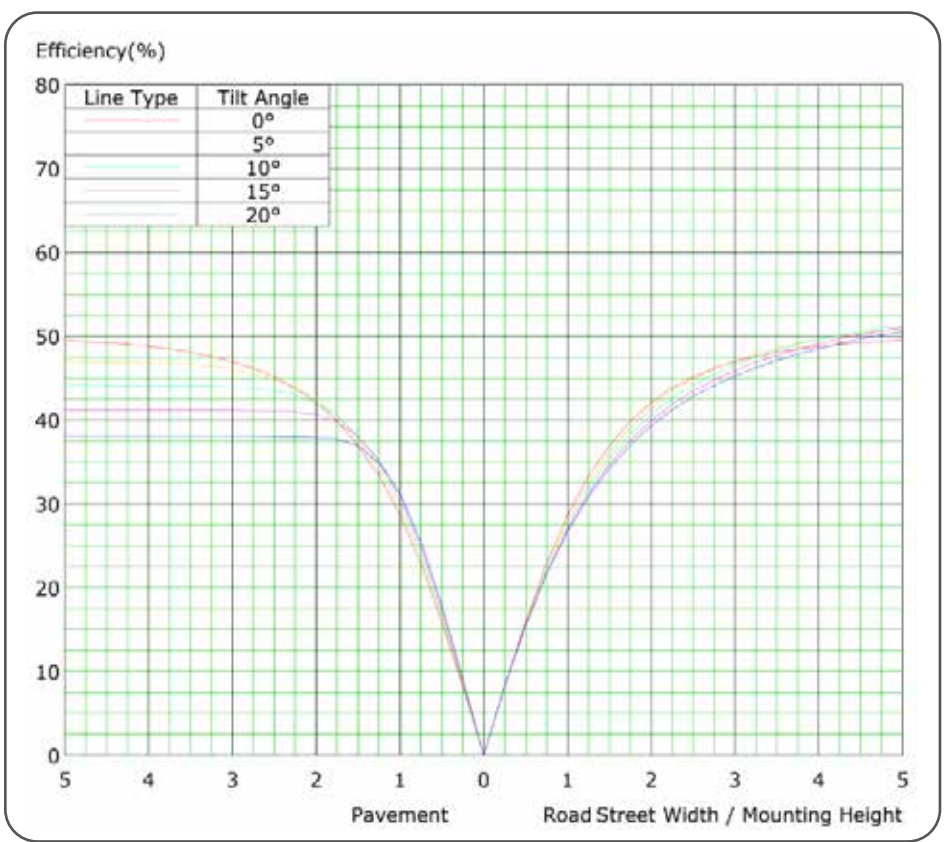

Luminous Intensity Distribution Curve

IsoLux Plot

Isocandela (sphere)

Roadway CU Curve

Not all product variations listed on this page may be DLC qualified. Visit [www.designlights.org/search](http://www.designlights.org/search) to confirm qualification.