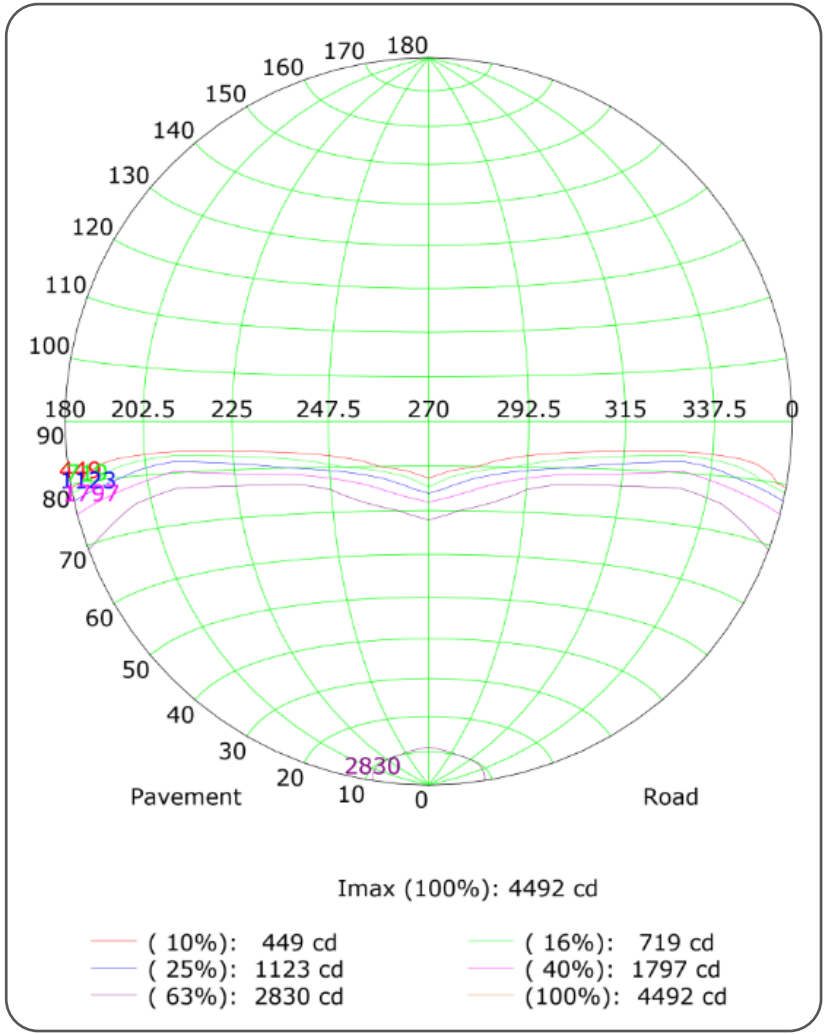

Luminous Intensity Distribution Curve

IsoLux Plot

Isocandela (sphere)

Roadway CU Curve

Not all product variations listed on this page may be DLC qualified. Visit [www.designlights.org/search](http://www.designlights.org/search) to confirm qualification.