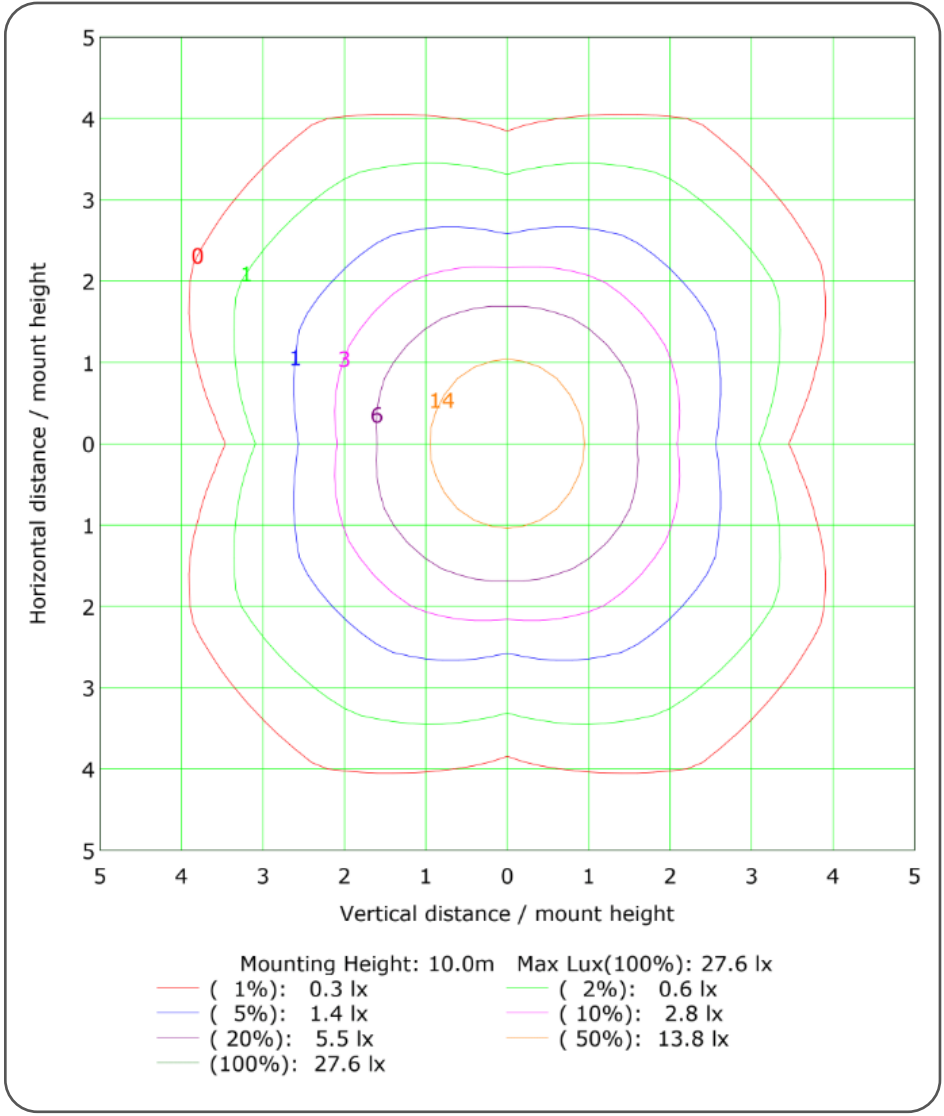

Luminous Intensity Distribution Curve

IsoLux Plot

Isocandela (sphere)

Roadway CU Curve

Not all product variations listed on this page may be DLC qualified. Visit [www.designlights.org/search](http://www.designlights.org/search) to confirm qualification.