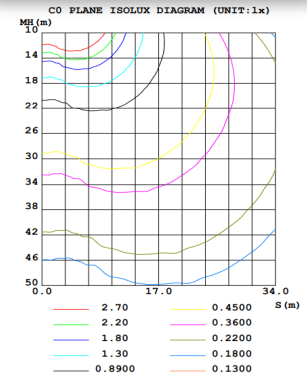

Isolux Diagram

Not all product variations listed on this page may be DLC qualified. Visit www.designlights.org/search to confirm qualification.