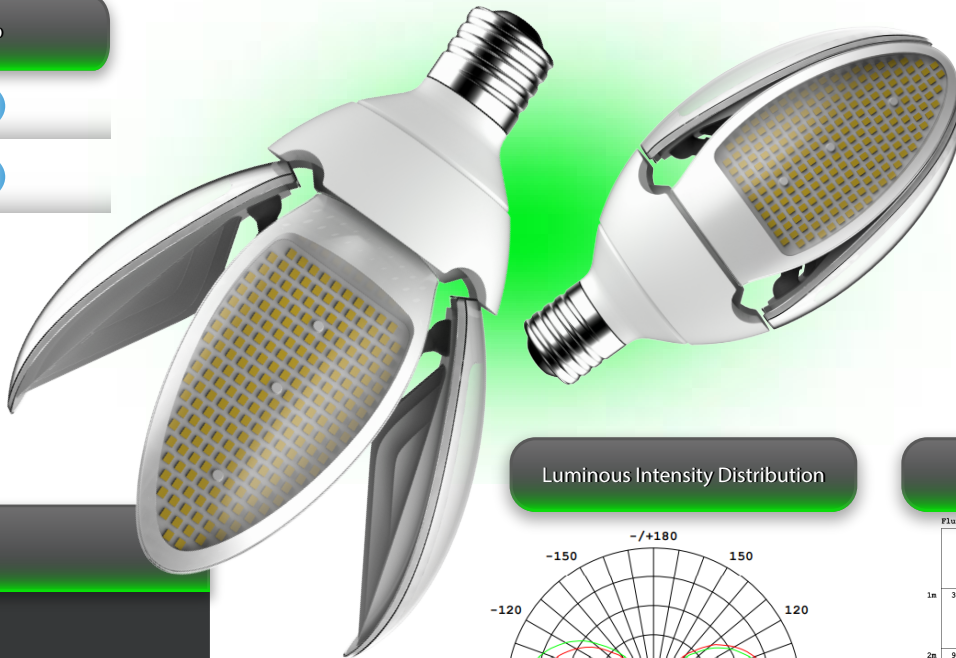

Que-2-TXT™  
Questions?  
scan to text us fast

HID EQUAL LED LAMPS

ADJUSTABLE OMNI / DARK SKY

specifications

Consumption	Lumen Output	Efficacy	Voltage	CRI	Lens	Base	Heat Sink	L70 hours	SP	Ambient Temp (F)	Power Factor	UL listing	THC	Beam Angle
60 W	8,400	140 lm / W	100 - 277 V ⚡	> 80	clear polycarbonate	E39	aluminum	50,000	6 KV	-40° - 113°	> 0.9	damp location	< 20%	omni-directional

select your lamp

Part Number	Color Temp
GI-DSCC-D250-E26UL3	4000K
GI-DSCC-C250-E26UL3	5000K

other

Dimensions	Warranty	Gross Weight	Case QTY
10.174" (L) x 6.533" (D)	6 years	3.66 lbs	4 pcs

Features

- No UV or IR radiation
- 50,000 hour LED lifespan based on IES LM-80 results and TM-21 calculations
- 80% energy savings compared to HID technology
- Suitable for use in dry or damp locations