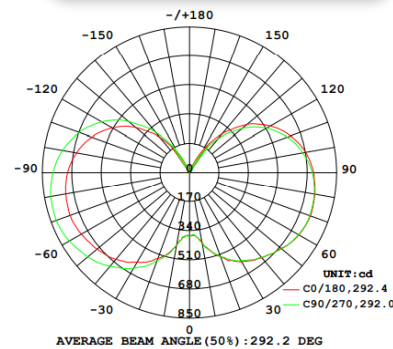

Luminous Intensity Distribution