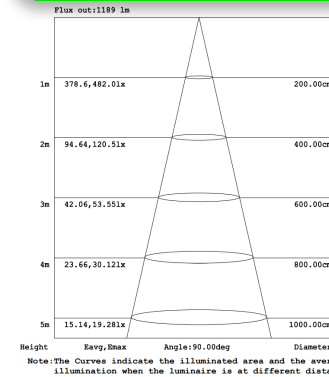

Distance vs Illumination