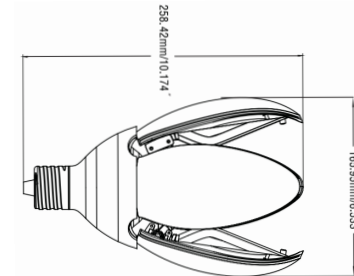

Que-2-TXT™  
Questions?  
scan to text us fast

HID EQUAL LED LAMPS

ADJUSTABLE OMNI / DARK SKY

specifications

Consumption	Lumen Output	Efficacy	Voltage	CRI	Lens	Base	Heat Sink	L70 hours	SP	Ambient Temp (F)	Power Factor	UL listing	THC	Beam Angle
60 W	8,400	140 lm / W	100 - 277 V ⚡	> 80	clear polycarbonate	E39	aluminum	50,000	6 KV	-40° - 113°	> 0.9	damp location	< 20%	omni-directional

select your lamp

Part Number	Color Temp
GI-DSCC-D250-E26UL3	4000K
GI-DSCC-C250-E26UL3	5000K

other

Dimensions	Warranty	Gross Weight	Case QTY
10.174" (L) x 6.533" (D)	6 years	3.66 lbs	4 pcs

Features

- No UV or IR radiation
- 50,000 hour LED lifespan based on IES LM-80 results and TM-21 calculations
- 80% energy savings compared to HID technology
- Suitable for use in dry or damp locations