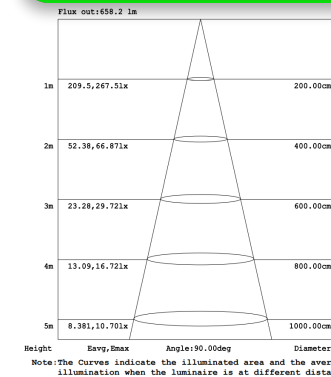

Distance vs Illumination