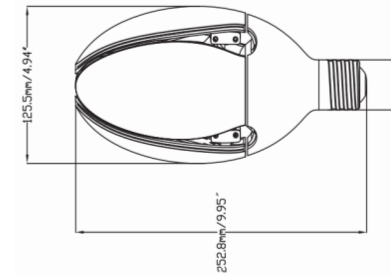

Que-2-TXT™
Questions?
scan to text us fast

HID EQUAL LED LAMPS

ADJUSTABLE OMNI / DARK SKY

specifications

Consumption	Lumen Output	Efficacy	Voltage	CRI	Lens	Base	Heat Sink	L70 hours	SP	Ambient Temp (F)	Power Factor	UL listing	THC	Beam Angle
36 W	5,040	140 lm / W	100 - 277 V ⚡	> 80	clear polycarbonate	E26	aluminum	50,000	6 KV	-40° - 113°	> 0.9	damp location	< 20%	omni-directional

select your lamp

Part Number	Color Temp
GI-DSCC-D175-E26UL3	4000K
GI-DSCC-C175-E26UL3	5000K

other

Dimensions	Warranty	Gross Weight	Case QTY
9.95" (L) x 4.94" (D)	6 years	3.66 lbs	4 pcs

Features

- No UV or IR radiation
- 50,000 hour LED lifespan based on IES LM-80 results and TM-21 calculations
- 80% energy savings compared to HID technology
- Suitable for use in dry or damp locations