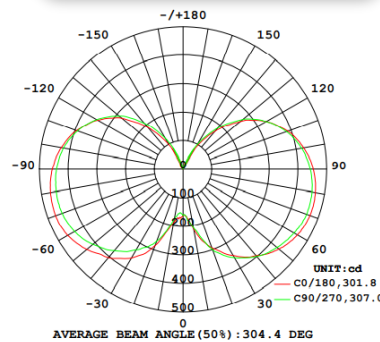

Luminous Intensity Distribution