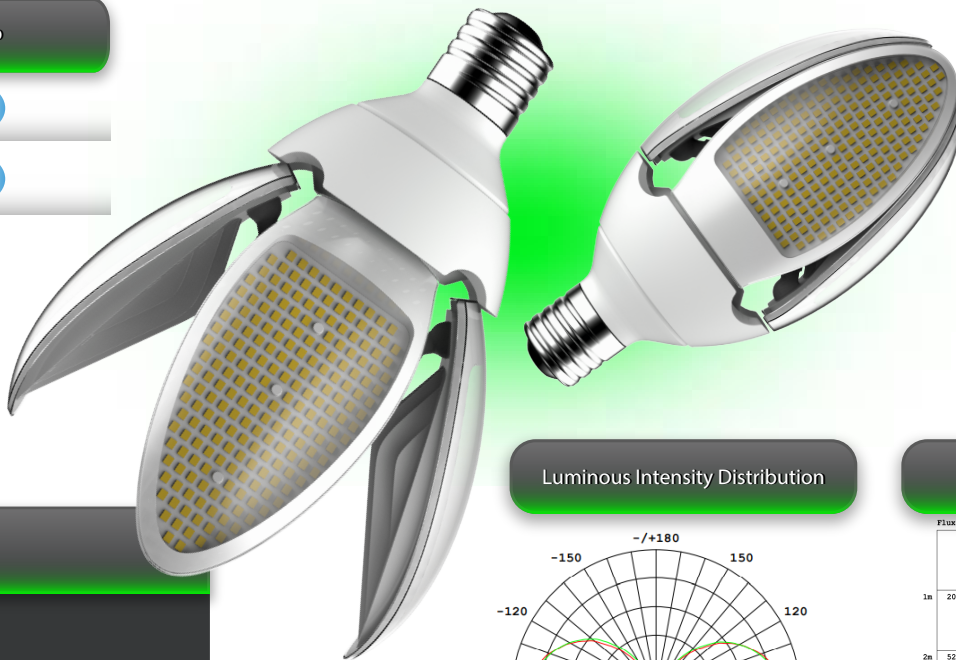

Que-2-TXT™
Questions?
scan to text us fast

HID EQUAL LED LAMPS

ADJUSTABLE OMNI / DARK SKY

specifications

Consumption	Lumen Output	Efficacy	Voltage	CRI	Lens	Base	Heat Sink	L70 hours	SP	Ambient Temp (F)	Power Factor	UL listing	THC	Beam Angle
36 W	5,040	140 lm / W	100 - 277 V ⚡	> 80	clear polycarbonate	E26	aluminum	50,000	6 KV	-40° - 113°	> 0.9	damp location	< 20%	omni-directional

select your lamp

Part Number	Color Temp
GI-DSCC-D175-E26UL3	4000K
GI-DSCC-C175-E26UL3	5000K

other

Dimensions	Warranty	Gross Weight	Case QTY
9.95" (L) x 4.94" (D)	6 years	3.66 lbs	4 pcs

Features

- No UV or IR radiation
- 50,000 hour LED lifespan based on IES LM-80 results and TM-21 calculations
- 80% energy savings compared to HID technology
- Suitable for use in dry or damp locations