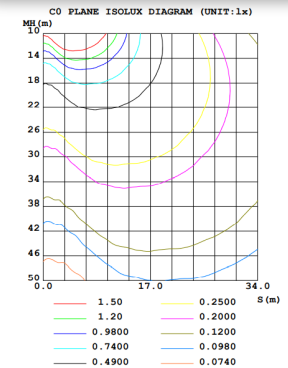

Isolux Diagram

Not all product variations listed on this page may be DLC qualified. Visit www.designlights.org/search to confirm qualification.