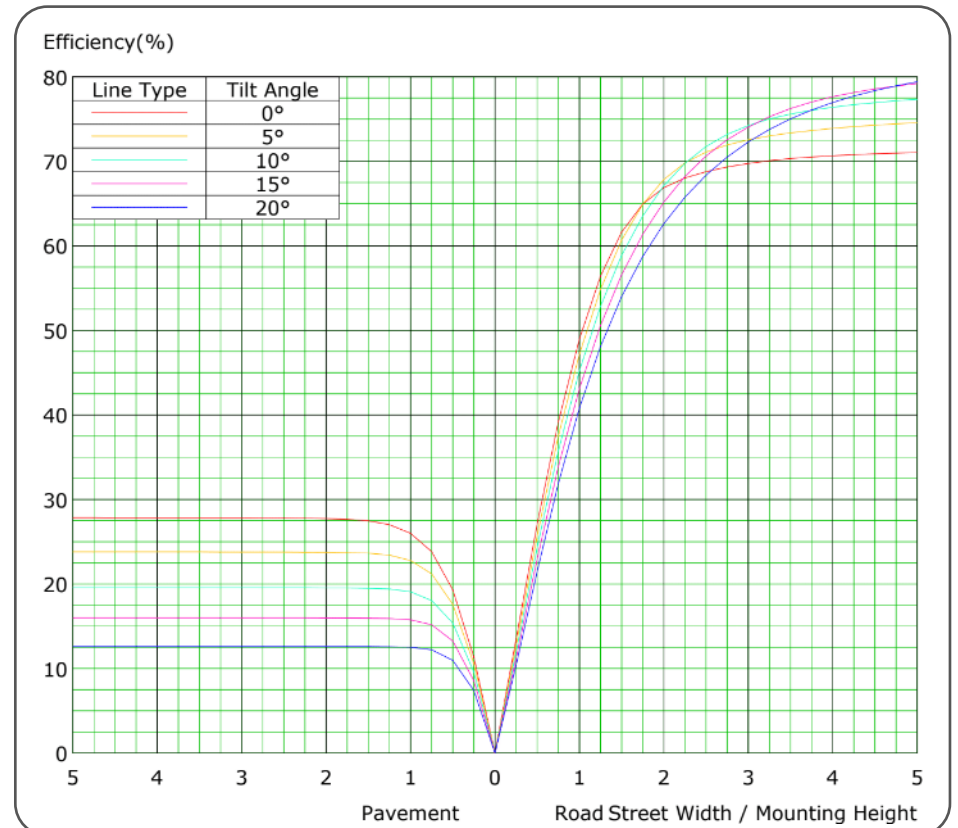

Luminous Intensity Distribution Curve

IsoLux Plot

Isocandela (sphere)

Roadway CU Curve

Not all product variations listed on this page may be DLC qualified. Visit www.designlights.org/search to confirm qualification.