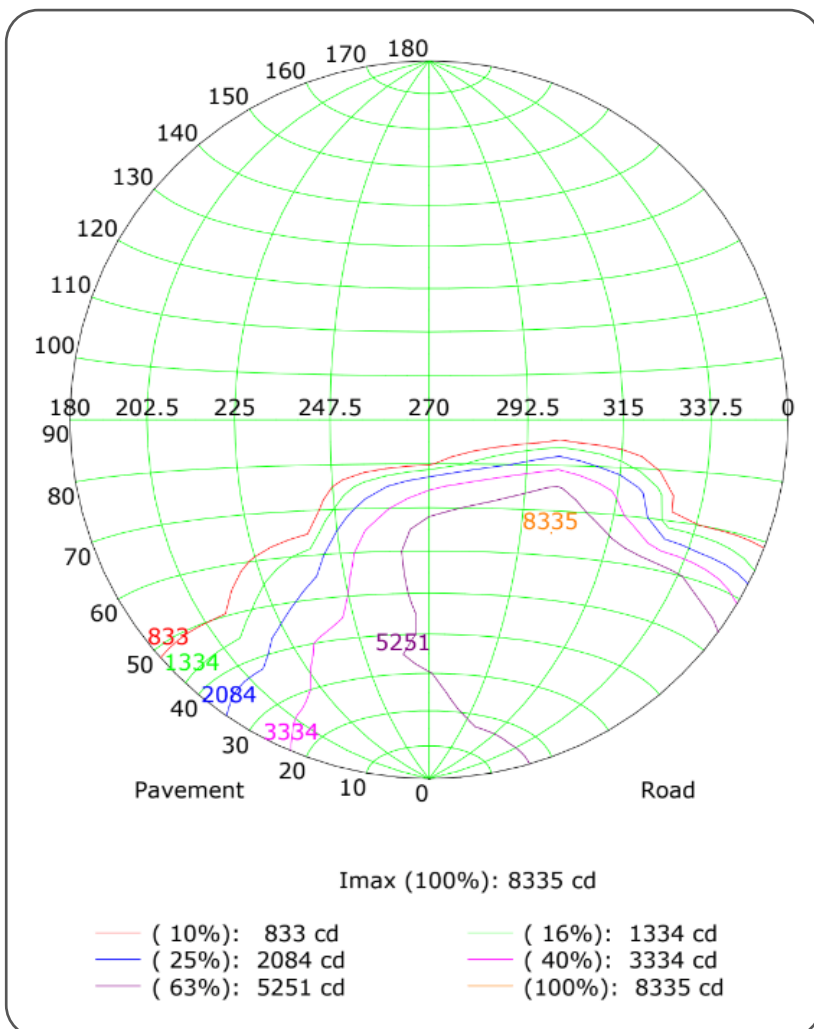

Luminous Intensity Distribution Curve

IsoLux Plot

Isocandela (sphere)

Roadway CU Curve

Not all product variations listed on this page may be DLC qualified. Visit www.designlights.org/search to confirm qualification.