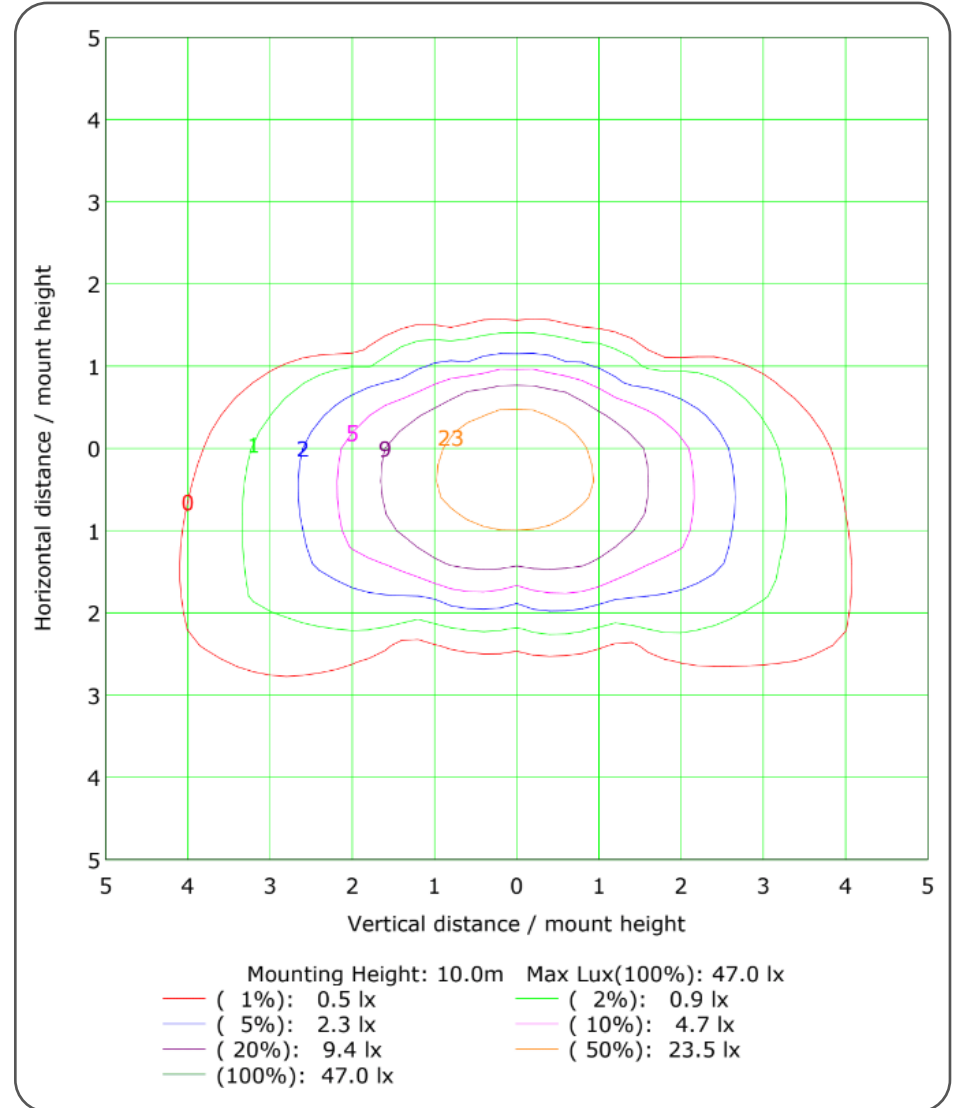

Luminous Intensity Distribution Curve

IsoLux Plot

Isocandela (sphere)

Roadway CU Curve

Not all product variations listed on this page may be DLC qualified. Visit www.designlights.org/search to confirm qualification.