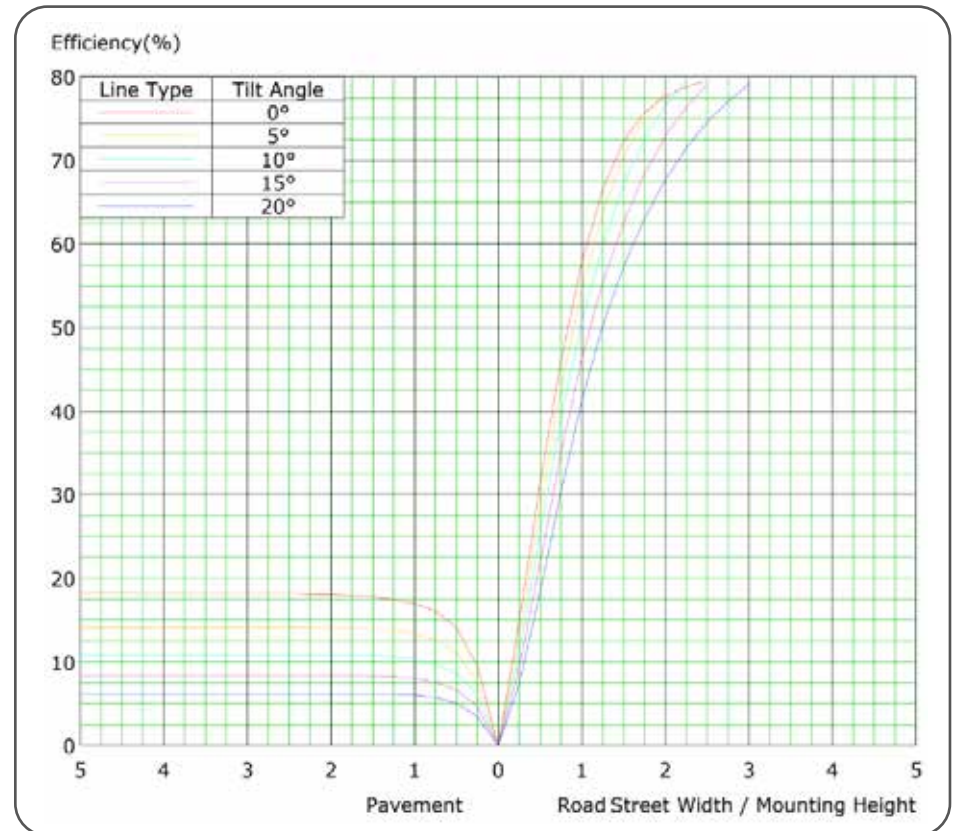

Luminous Intensity Distribution Curve

IsoLux Plot

Isocandela (sphere)

Roadway CU Curve

Not all product variations listed on this page may be DLC qualified. Visit [www.designlights.org/search](http://www.designlights.org/search) to confirm qualification.