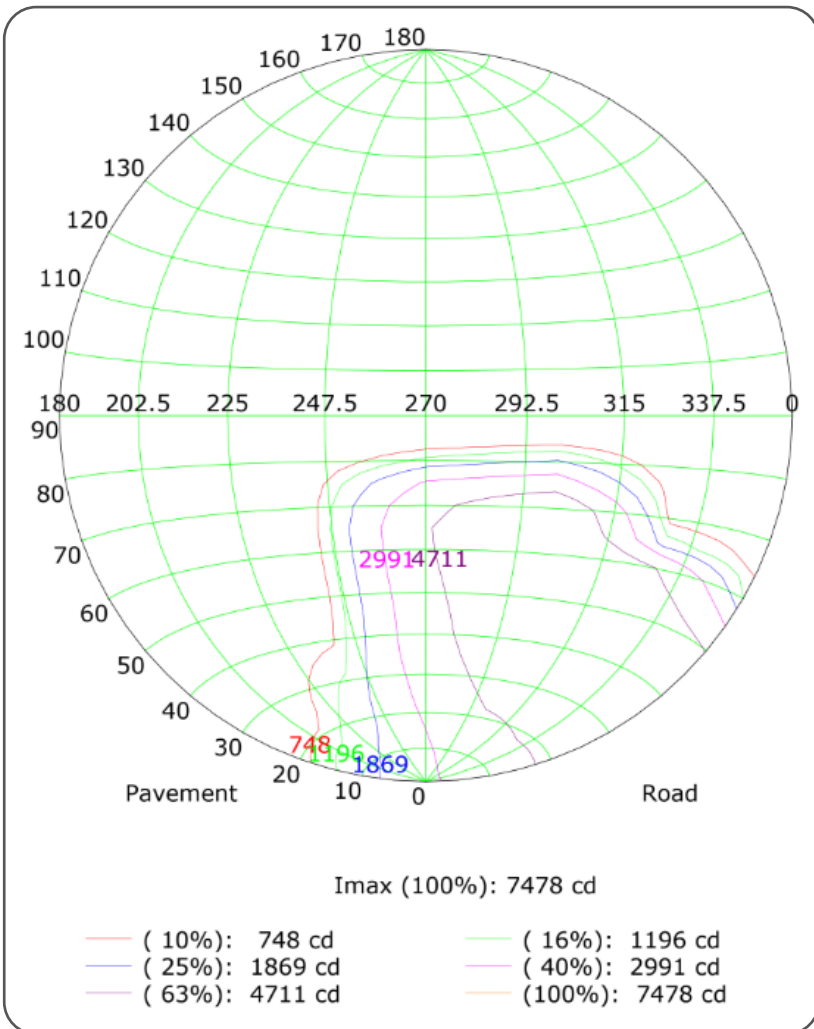

Luminous Intensity Distribution Curve

IsoLux Plot

Isocandela (sphere)

Roadway CU Curve

Not all product variations listed on this page may be DLC qualified. Visit [www.designlights.org/search](http://www.designlights.org/search) to confirm qualification.