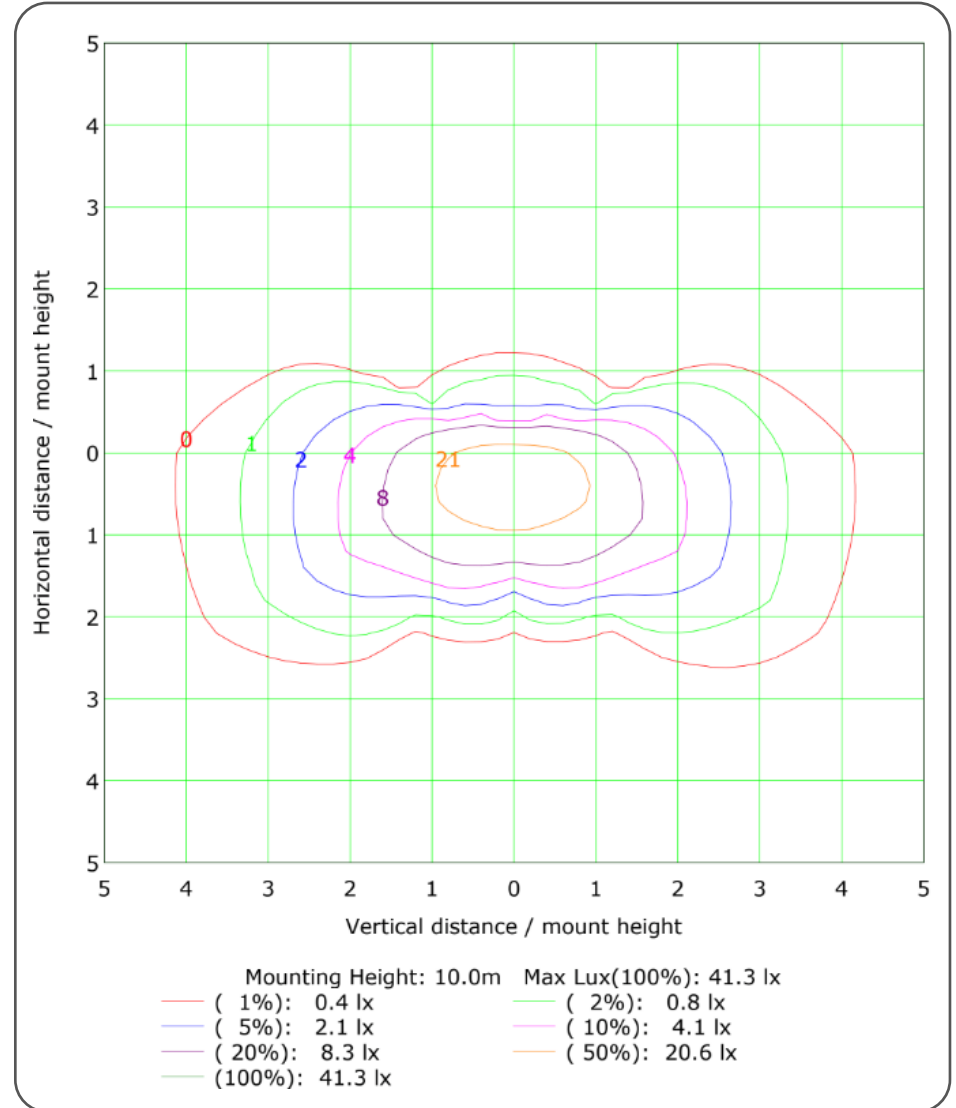

Luminous Intensity Distribution Curve

IsoLux Plot

Isocandela (sphere)

Roadway CU Curve

Not all product variations listed on this page may be DLC qualified. Visit [www.designlights.org/search](http://www.designlights.org/search) to confirm qualification.