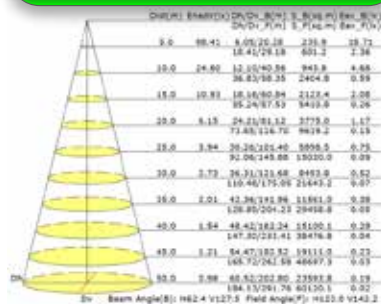

Que-2-TXT™
Questions?
scan to text us fast

WALL PACK LED FIXTURE ADJUSTABLE FULL CUT OFF

specifications

Consumption	CRI	Lens	Material	Lumen Output	L70 hours	SP	Ambient Temp (F)	Power Factor	UL listing	THD	Efficacy	Dimensions
80W	>70	polycarbonate	die-cast aluminum	10,500	50,000	10 KV optional	-40° - 131°	> 0.9	wet location IP 66	<20%	131.3 LM / W	10.061" x 11.024" x 5.091"

Vertical Isolux Plot

Luminous Intensity Distribution

Distance vs Illumination

Not all product variations listed on this page may be DLC qualified. Visit www.designlights.org/search to confirm qualification.