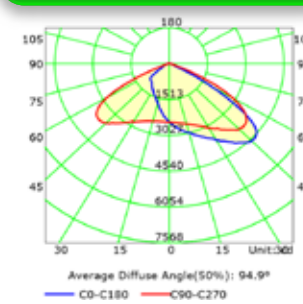

Distance vs Illumination

Not all product variations listed on this page may be DLC qualified. Visit www.designlights.org/search to confirm qualification.