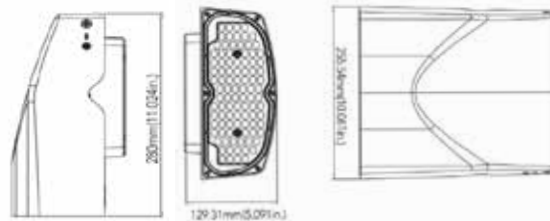

*optional

Features

- Durable, die-cast aluminum housing with excellent heat dissipation.
- Housing is completely sealed against moisture and environmental contaminants.
- Provides a low-profile architectural style with the power of bright, energy efficient LEDs
- LED head is adjustable 90°