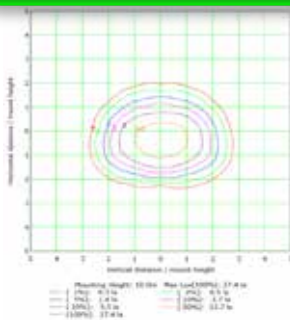

Vertical Isolux Plot