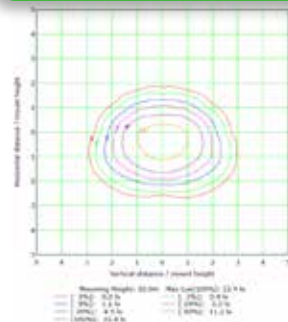

## specifications

Consumption	CRI	Lens	Material	Lumen Output	L70 hours	SP	Ambient Temp (F)	Power Factor	UL listing	THD	Efficacy	Dimensions
67W	>70	polycarbonate	die-cast aluminum	9,600	50,000	10 KV optional	-40° - 131°	> 0.9	wet location IP 65	<20%	143 LM / W	10.061" x 11.024" x 5.091"

## Vertical Isolux Plot