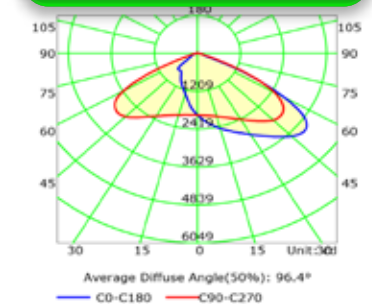

Distance vs Illumination

Not all product variations listed on this page may be DLC qualified. Visit www.designlights.org/search to confirm qualification.