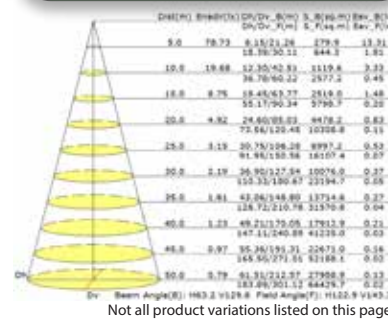

Luminous Intensity Distribution