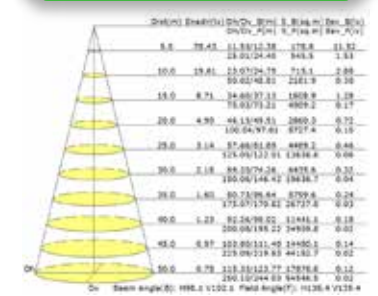

Distance vs Illumination

Not all product variations listed on this page may be DLC qualified. Visit www.designlights.org/search to confirm qualification.