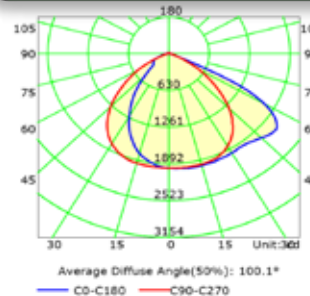

Luminous Intensity Distribution