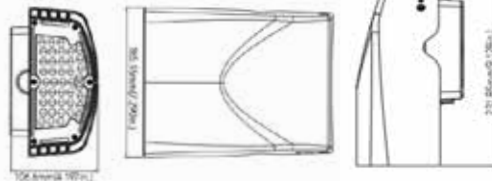

*optional

Features

- Durable, die-cast aluminum housing with excellent heat dissipation.
- Housing is completely sealed against moisture and environmental contaminants.
- Provides a low-profile architectural style with the power of bright, energy efficient LEDs
- LED head is adjustable 90°