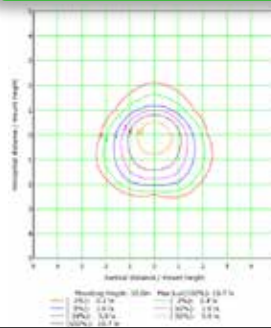

## specifications

Consumption	CRI	Lens	Material	Lumen Output	L70 hours	SP	Ambient Temp (F)	Power Factor	UL listing	THD	Efficacy	Dimensions
40W	>70	polycarbonate	die-cast aluminum	5,200	50,000	10 KV optional	-40° - 131°	> 0.9	wet location IP 65	<20%	130 LM / W	7.290" x 9.128" x 4.197"

## Vertical Isolux Plot