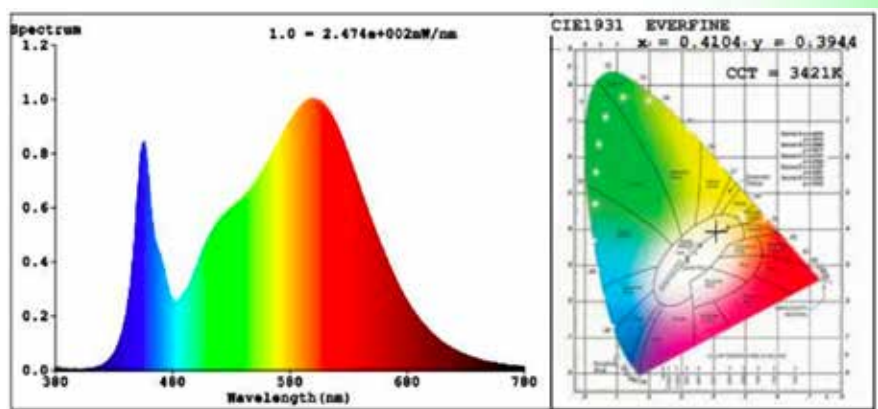

optional*

Power Distribution & Chromaticity Diagram

1. ### Features
2. Durable, UV resistant, polycarbonate lens
   - 6 Year warranty
   - Fully protected against water and other corrosive contaminants
   - 0-10V Dimmable

Not all product variations listed on this page may be DLC qualified. Visit www.designlights.org/search to confirm qualification.