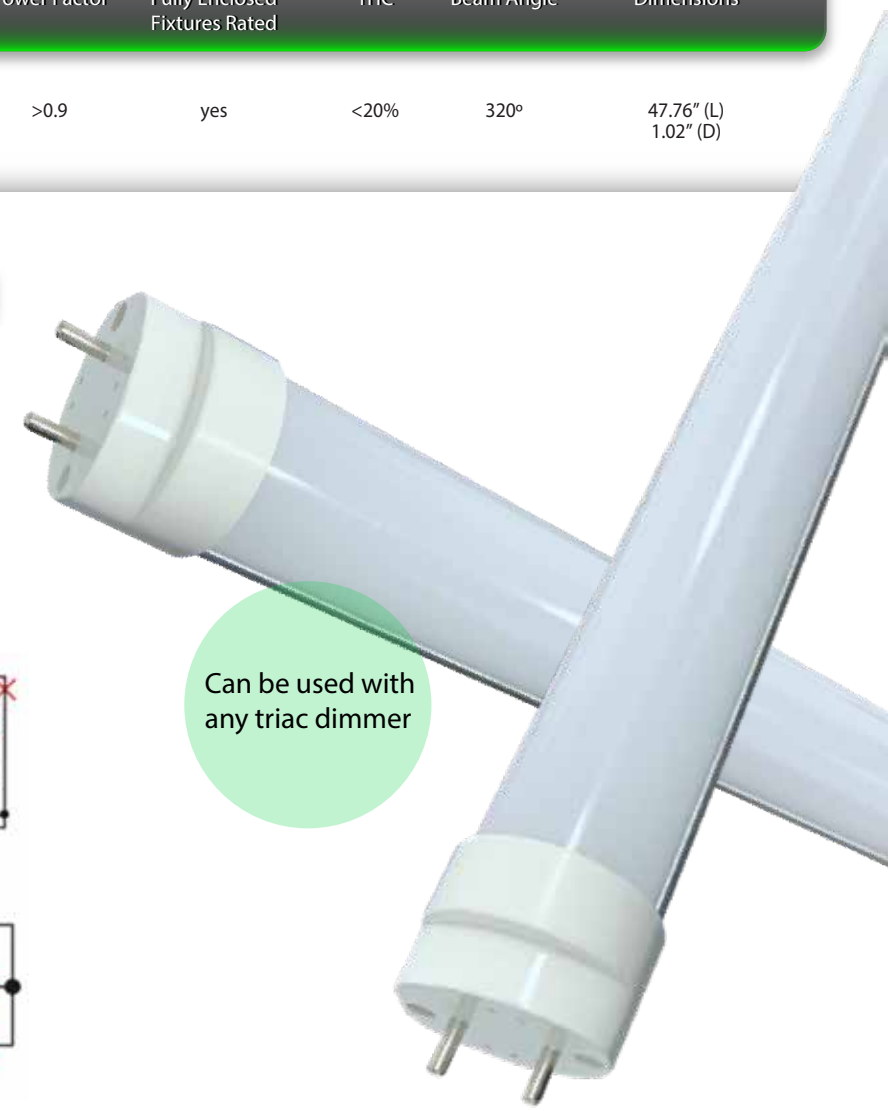

Can be used with any triac dimmer