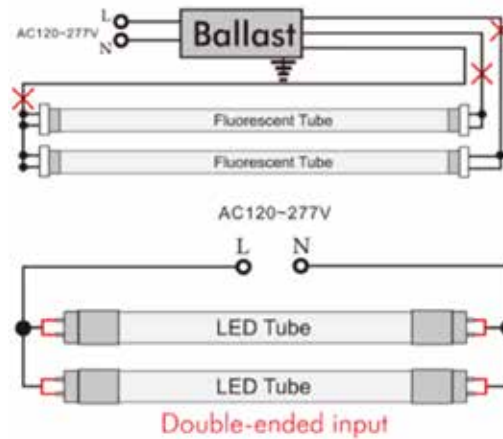

Wiring Diagram