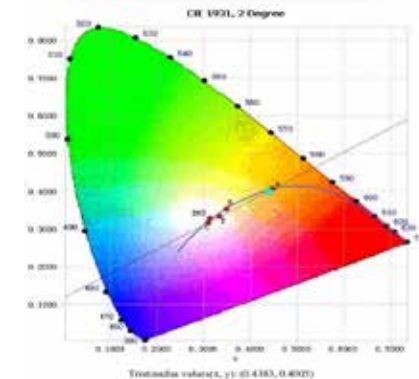

Chromaticity Diagram

Not all product variations listed on this page may be DLC qualified. Visit www.designlights.org/search to confirm qualification.

/greenignite
@greenignite

www.greenignite.com

info@greenignite.com

1-877-560-3779