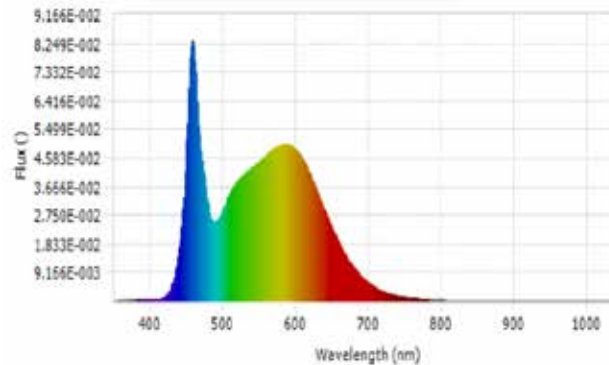

Spectral Distribution