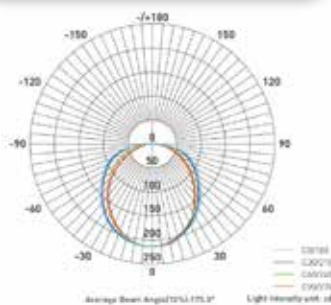

Light Distribution Curve

other

Warranty	Weight	Case QTY
6 years	1.10lbs	20 pcs