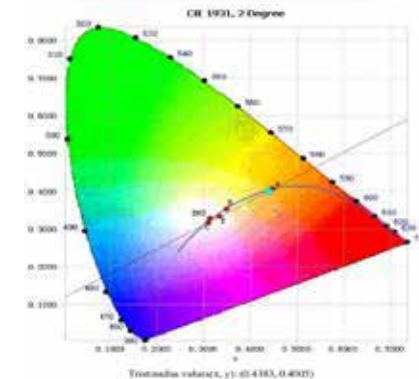

Chromaticity Diagram

Not all product variations listed on this page may be DLC qualified. Visit www.designlights.org/search to confirm qualification.

/greenignite
@greenignite

www.greenignite.com

info@greenignite.com

1-877-560-3779