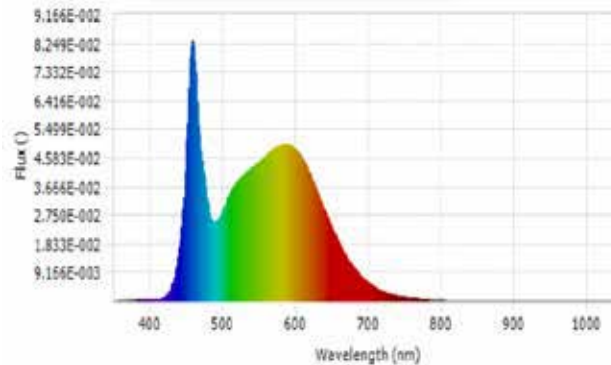

Spectral Distribution