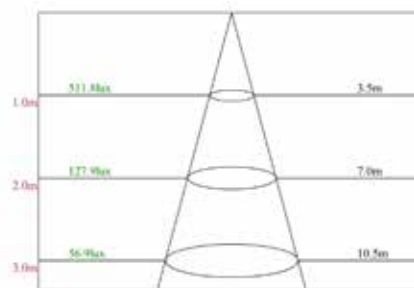

Lux vs Distance

other

Warranty	Weight	Case QTY
6 years	0.66 lbs	20 pcs