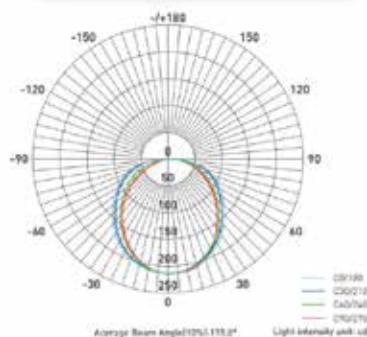

Light Distribution Curve