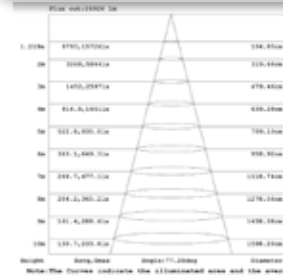

Distance vs Illumination