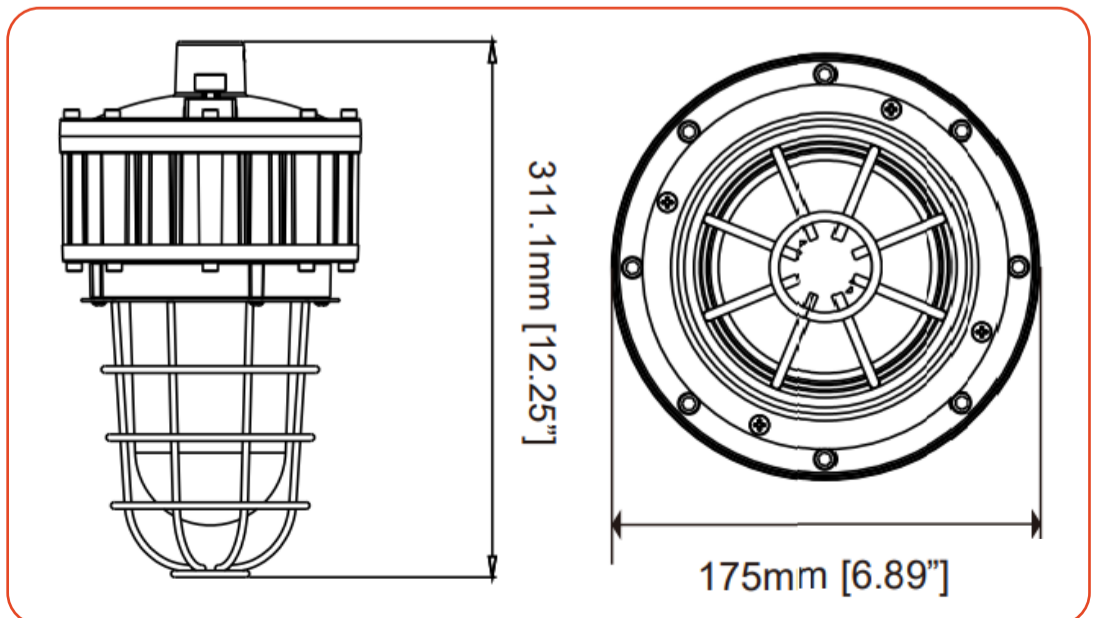

Dimensional Diagram

Not all product variations listed on this page may be DLC qualified. Visit www.designlights.org/search to confirm qualification.