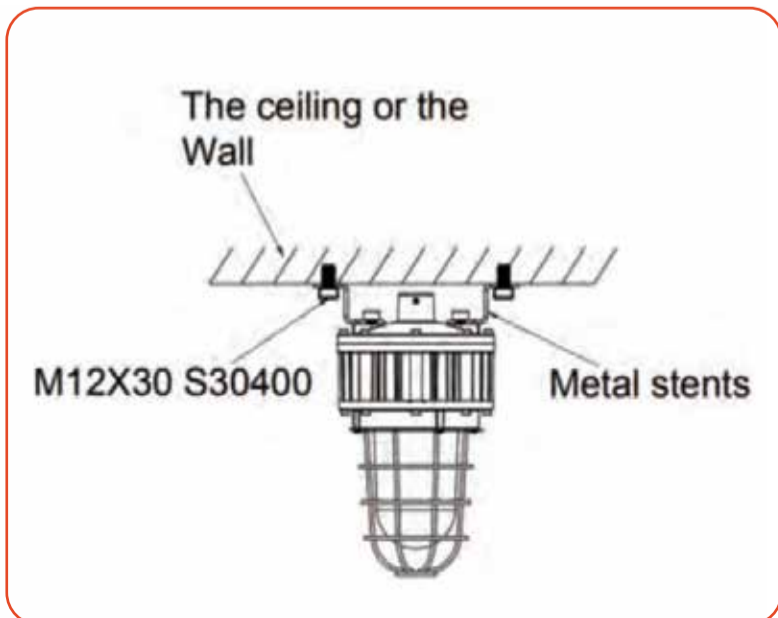

Ceiling Mounting: